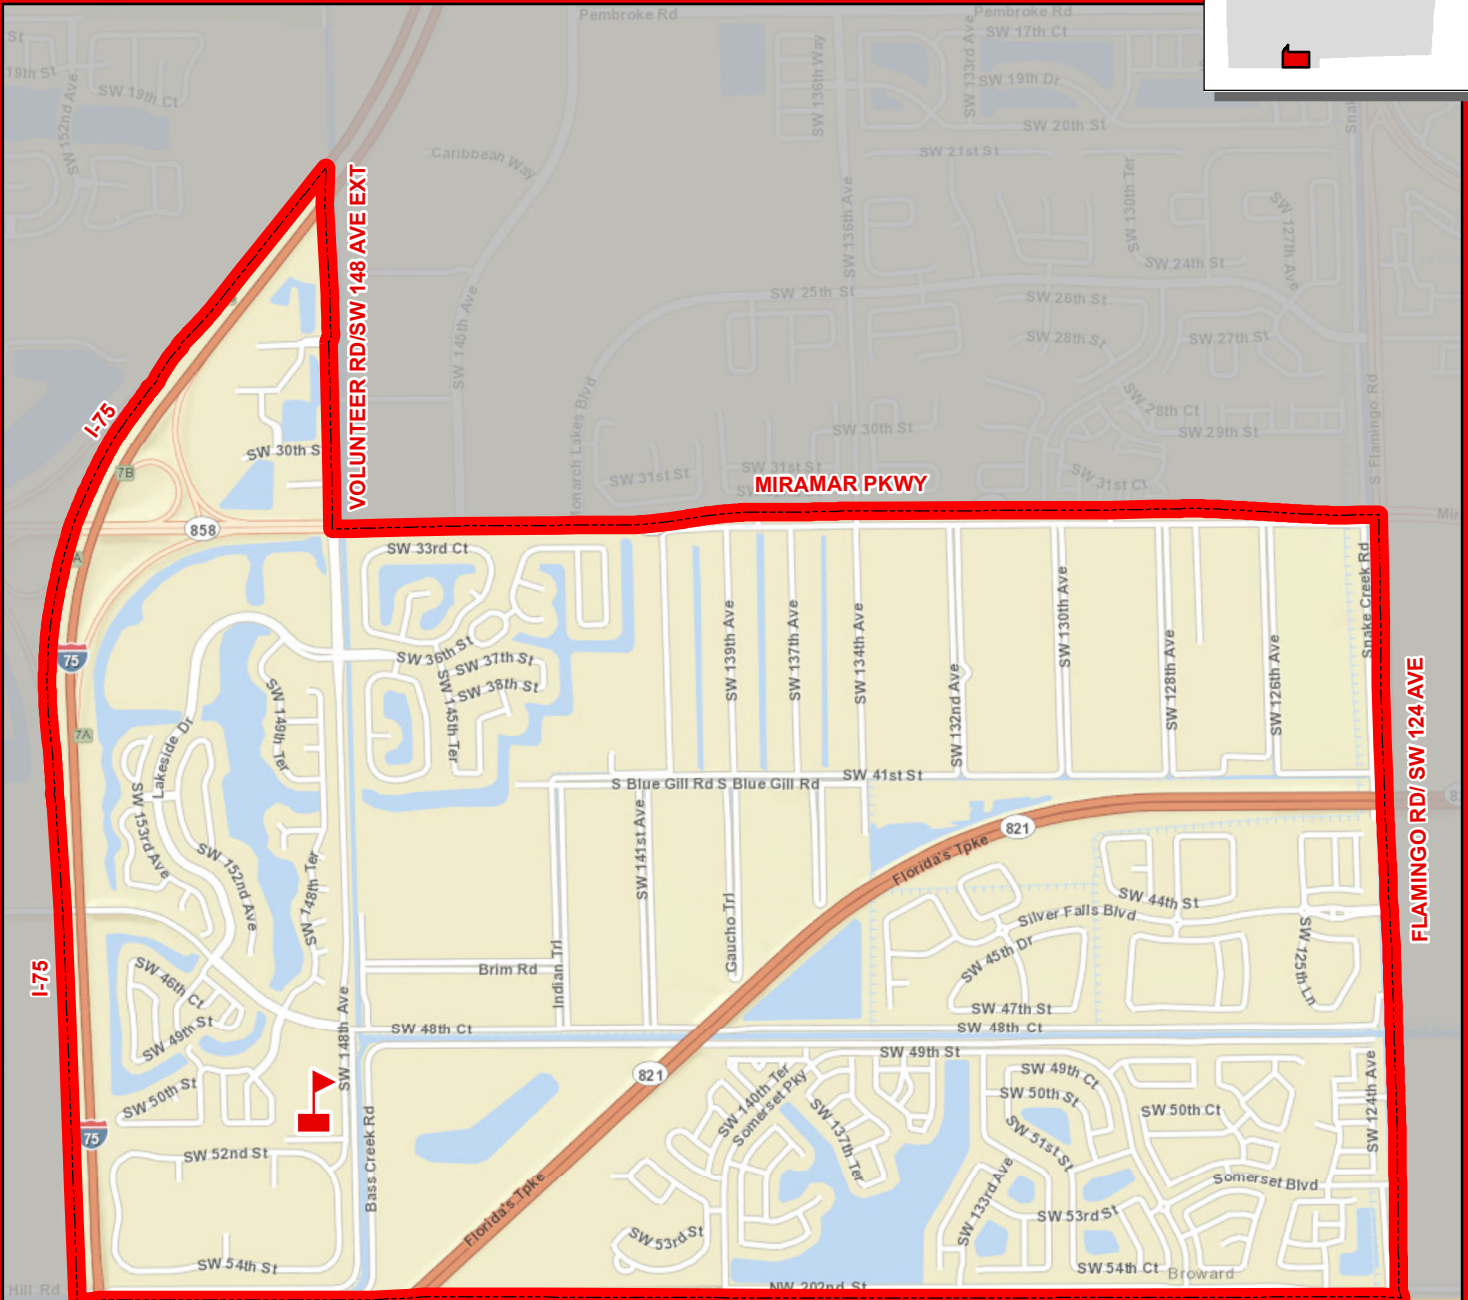

CORAL COVE ELEMENTARY SCHOOL

5100 SW 148 AVENUE
MIRAMAR, FLORIDA 33027
754-323-7950

FLAMINGO RD/ SW 124 AVE

CORAL COVE

BROWARD/MIAMI-DADE COUNTY LINE

Service Layer Credits: Sources: Esri, DeLorme, NAVTEQ, USGS, Intermap, IPC, NRCAN, Esri Japan, METI, Esri China (Hong Kong), Esri (Thailand), TomTom, 2013

THIS MAP IS FOR CONCEPTUAL PURPOSES ONLY AND SHOULD NOT BE USED FOR LEGAL BOUNDARY DETERMINATIONS